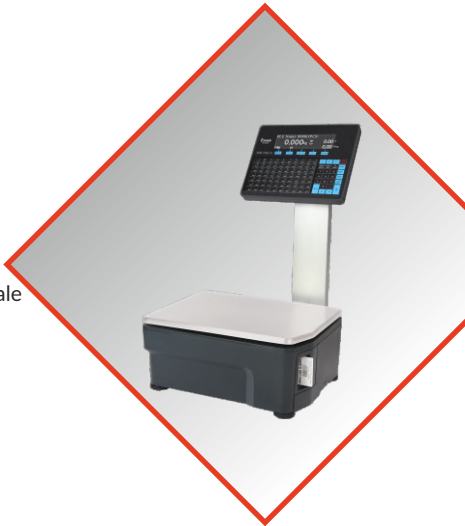

Essae Family, Anywhere Anytime

HQ and R&D
Bengaluru

Form No. : 23782-CAT-RRWM-070 R03

SI-810PRSS(Receipt)

Hanging Scale

- Optional Bluetooth
- In-built rechargeable battery

Capacity 15 kg to 150 kg

Piece Counting Scale

- Three window display
- Ideal for hardware stores

Capacity upto 30 kg

SI-810PR (Label)

Portable Scale

- Portable type - Easy to Carry
- In-built rechargeable battery

Capacity 150 kg & 300 kg

RX-850EV
Label printing scale

Table Top Scales

DS-515N

6 kg to 30 kg

- Elegant, Accurate & Reliable
- Superior styling & Design
- Long battery life
- Best for modern retail

DS-252

3 kg to 30 kg

SI-810PR (Barcode Label)

1 kg to 30 kg

DS-75

3 kg to 30 kg

- Wide range of Weighing Platforms
- Suitable for all Retail Segments
- Rugged & Long Life
- Choice of Expandable Interface
- Options (RS-232, USB, Bluetooth)

Bench & Platform Scales

DS-215
(Bench Scale)