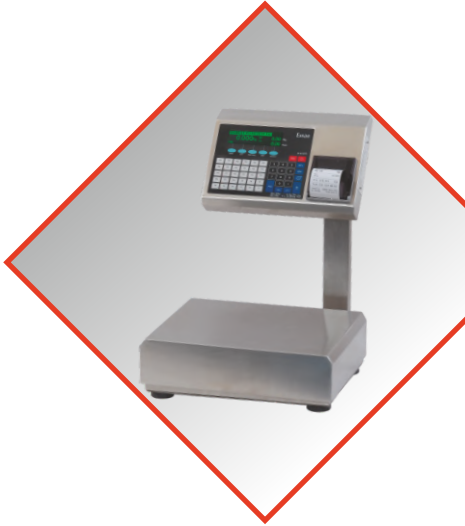

Essae Family, Anywhere Anytime

HQ and R&D
Bengaluru

Form No. : 23782-CAT-RRWM-070 R03

SI-810PRSS(Receipt)

Hanging Scale

- Optional Bluetooth
- In-built rechargeable battery

Capacity 15 kg to 150 kg

Piece Counting Scale

- Three window display
- Ideal for hardware stores

Capacity upto 30 kg

SI-810PR (Label)

Portable Scale

- Portable type - Easy to Carry
- In-built rechargeable battery

Capacity 150 kg & 300 kg

RX-850EV
Label printing scale

Table Top Scales

DS-515N

6 kg to 30 kg

- Elegant, Accurate & Reliable
- Superior styling & Design
- Long battery life
- Best for modern retail

DS-252

3 kg to 30 kg

SI-810PR (Barcode Label)

1 kg to 30 kg

DS-75

3 kg to 30 kg

- Wide range of Weighing Platforms
- Suitable for all Retail Segments
- Rugged & Long Life
- Choice of Expandable Interface
- Options (RS-232, USB, Bluetooth)

Bench & Platform Scales

DS-215
(Bench Scale)