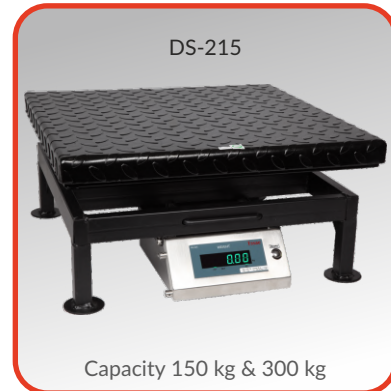

Essae Family, Anywhere Anytime

HQ and R&D
Bengaluru

Form No. : 23782-CAT-RRWM-070 R03

SI-810PRSS(Receipt)

Hanging Scale

- Optional Bluetooth
- In-built rechargeable battery

Capacity 15 kg to 150 kg

Piece Counting Scale

- Three window display
- Ideal for hardware stores

Capacity upto 30 kg

SI-810PR (Label)

Portable Scale

- Portable type - Easy to Carry
- In-built rechargeable battery

Capacity 150 kg & 300 kg

RX-850EV
Label printing scale

Table Top Scales

DS-515N

6 kg to 30 kg

- Elegant, Accurate & Reliable
- Superior styling & Design
- Long battery life
- Best for modern retail

DS-252

3 kg to 30 kg

SI-810PR (Barcode Label)

1 kg to 30 kg

DS-75

3 kg to 30 kg

- Wide range of Weighing Platforms
- Suitable for all Retail Segments
- Rugged & Long Life
- Choice of Expandable Interface
- Options (RS-232, USB, Bluetooth)

Bench & Platform Scales

DS-215
(Bench Scale)